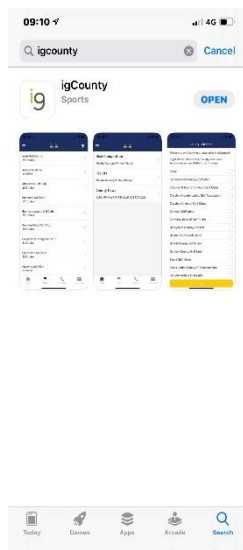

WILTSHIRE GOLF

New Wiltshire County App 30th March 2020

Wiltshire Golf is proud to announce a new mobile device App that will make it easier for club members to get County news, enter County competitions and access the County Card.

It's simple to download. Just go to the App store or Google Play and search for igCounty.

When it has downloaded you will need to select Wiltshire as your County. If you are a member of a club in another County you can select more than one and have both Counties Apps on your phone. However, you can only have one County Card which will be the Union, Association or Unified body to which your Home club is affiliated:

This will then take you to the home screen where you can access news and enter competitions:

Best of all, if you click on the 'County Card' icon in the bottom right-hand corner you can download it into your device's virtual wallet. All you have to do is enter your CDH number and surname and you're good to go: