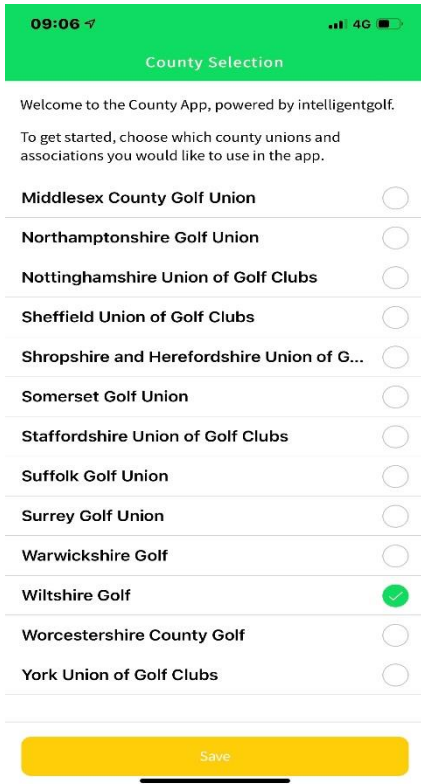

WILTSHIRE GOLF

New Wiltshire County App 30th March 2020

Wiltshire Golf is proud to announce a new mobile device App that will make it easier for club members to get County news, enter County competitions and access the County Card.

It's simple to download. Just go to the App store or Google Play and search for igCounty.

When it has downloaded you will need to select Wiltshire as your County. If you are a member of a club in another County you can select more than one and have both Counties Apps on your phone. However, you can only have one County Card which will be the Union, Association or Unified body to which your Home club is affiliated:

This will then take you to the home screen where you can access news and enter competitions:

Best of all, if you click on the 'County Card' icon in the bottom right-hand corner you can download it into your device's virtual wallet. All you have to do is enter your CDH number and surname and you're good to go:

Your Club will still have a small number of the old-style County Cards for those people who don't have a device, but please don't use those unless you really need to.

Once the current situation is over we will be running free golf competitions with great prizes for anyone who has downloaded the County Card – look out for our updates in the near future.