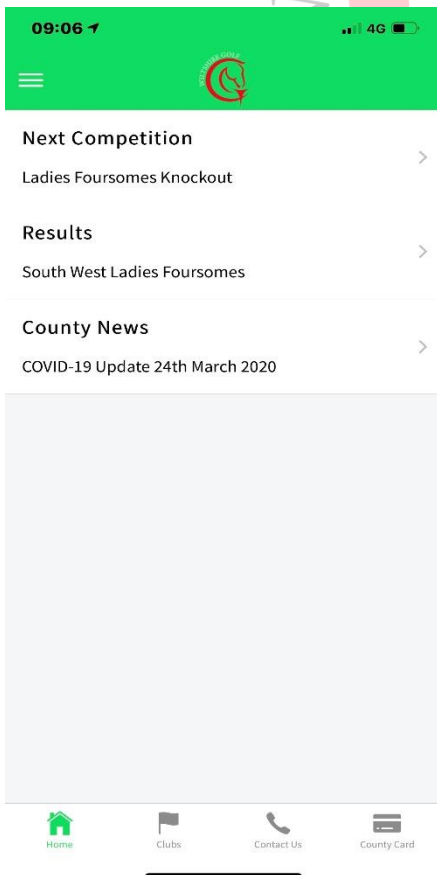

WILTSHIRE GOLF

New Wiltshire County App 30th March 2020

Wiltshire Golf is proud to announce a new mobile device App that will make it easier for club members to get County news, enter County competitions and access the County Card.

It's simple to download. Just go to the App store or Google Play and search for igCounty.

When it has downloaded you will need to select Wiltshire as your County. If you are a member of a club in another County you can select more than one and have both Counties Apps on your phone. However, you can only have one County Card which will be the Union, Association or Unified body to which your Home club is affiliated:

This will then take you to the home screen where you can access news and enter competitions:

Best of all, if you click on the 'County Card' icon in the bottom right-hand corner you can download it into your device's virtual wallet. All you have to do is enter your CDH number and surname and you're good to go: