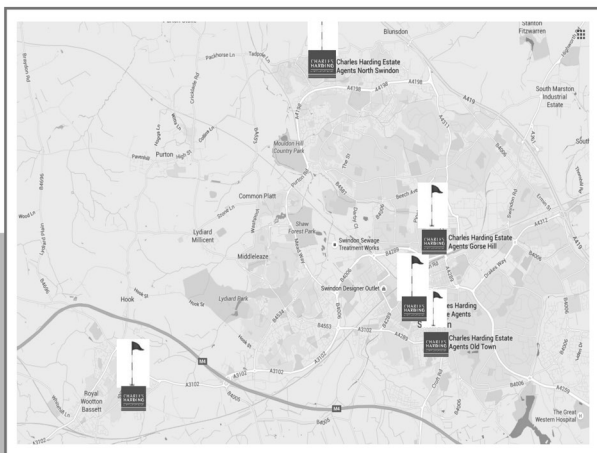

CHARLES HARDING

VALUERS & ESTATE AGENTS

SWINDON, WE'VE GOT IT COVERED!

Swindon's longest running independent estate agent

Offering valuations for sales and rental properties.
Get in touch to find out how we can help you:

01793 535 872

LEE.THURSH@CHARLES-HARDING.CO.UK

WWW.CHARLES-HARDING.CO.UK